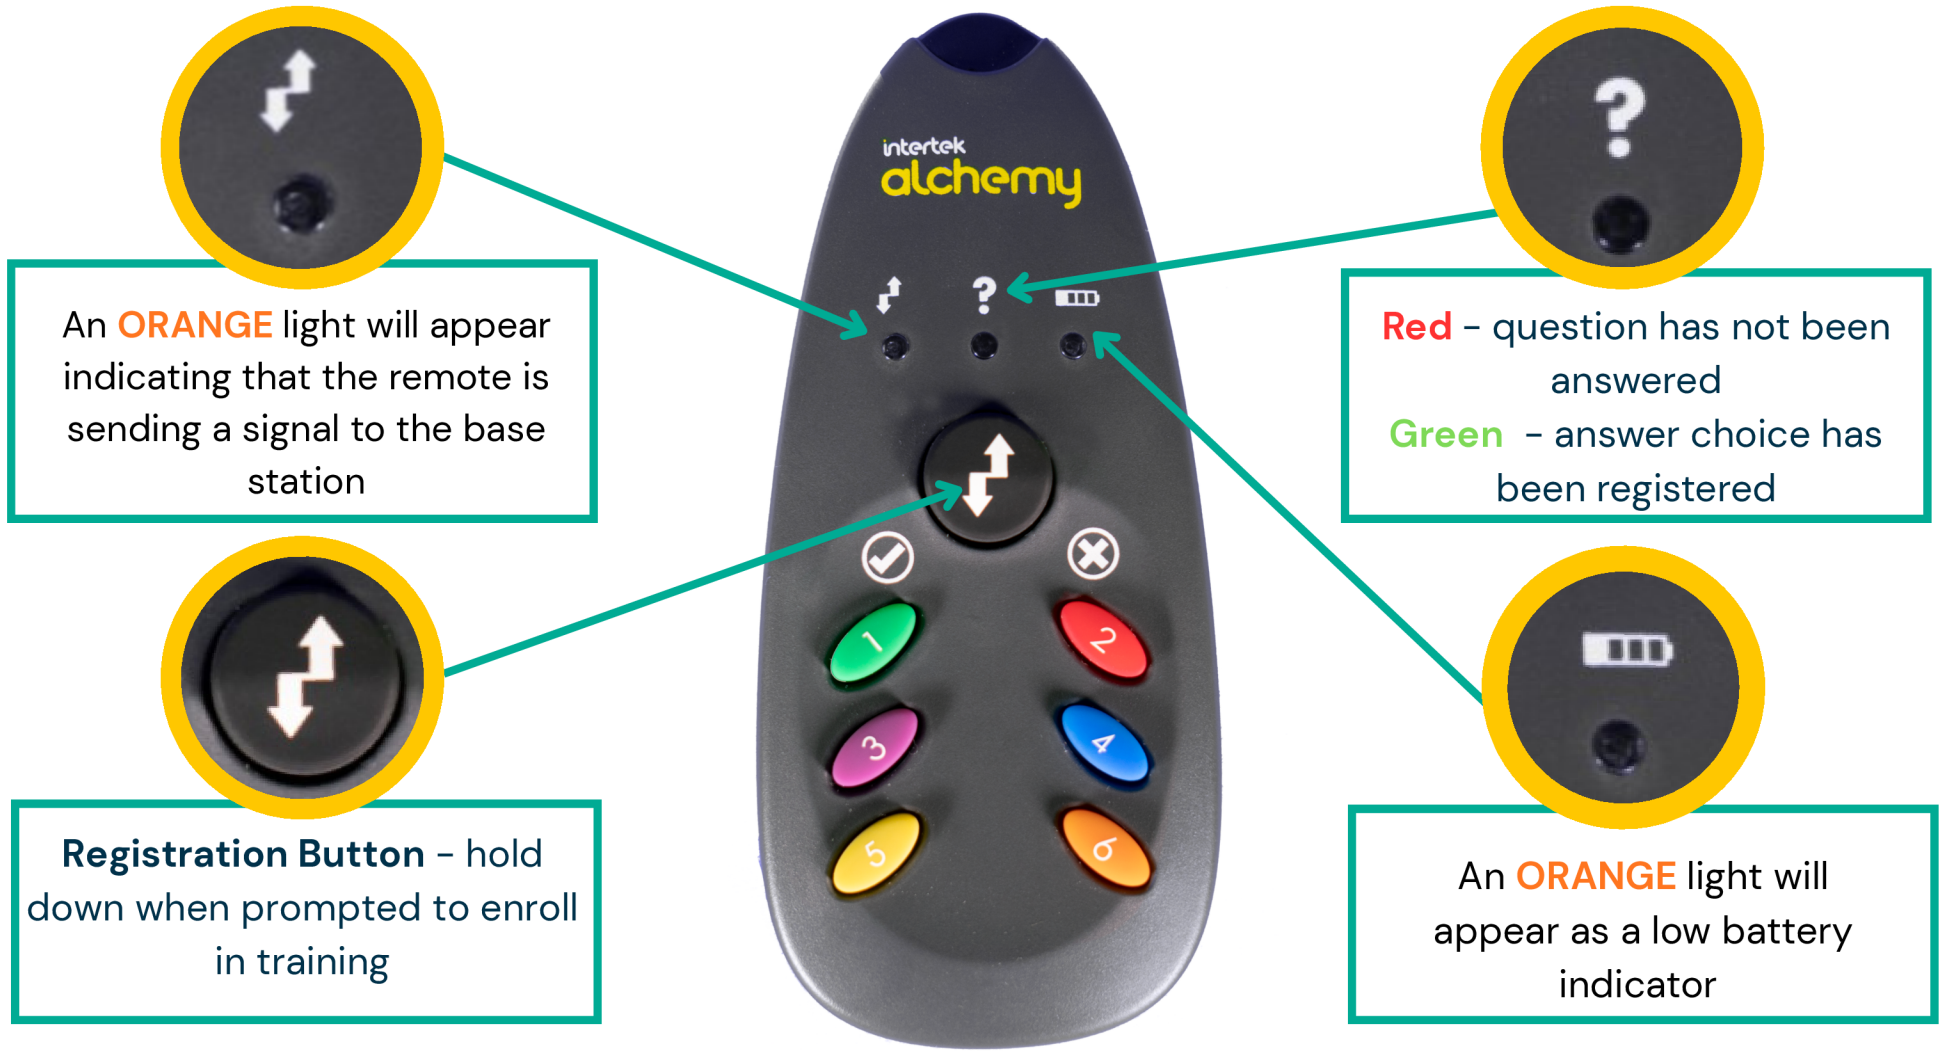

Understanding Your Alchemy Remote

Base Station
Receives communication via radio frequency (RF).
Green - Power On
Red Flashing - sending signal
Yellow - receiving